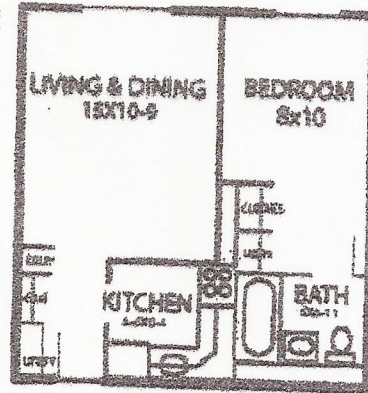

The Right Place for your retirement years...

Dunn I Floor Plans

Download this floor plan in pdf format. [requires Adobe Reader]

Dunn I - 100 Dunn Tower Drive - Rochester NY 14608 - Telephone: (585) 429-5520 - Fax: (585) 429-5720
Email: info@dunntower.com